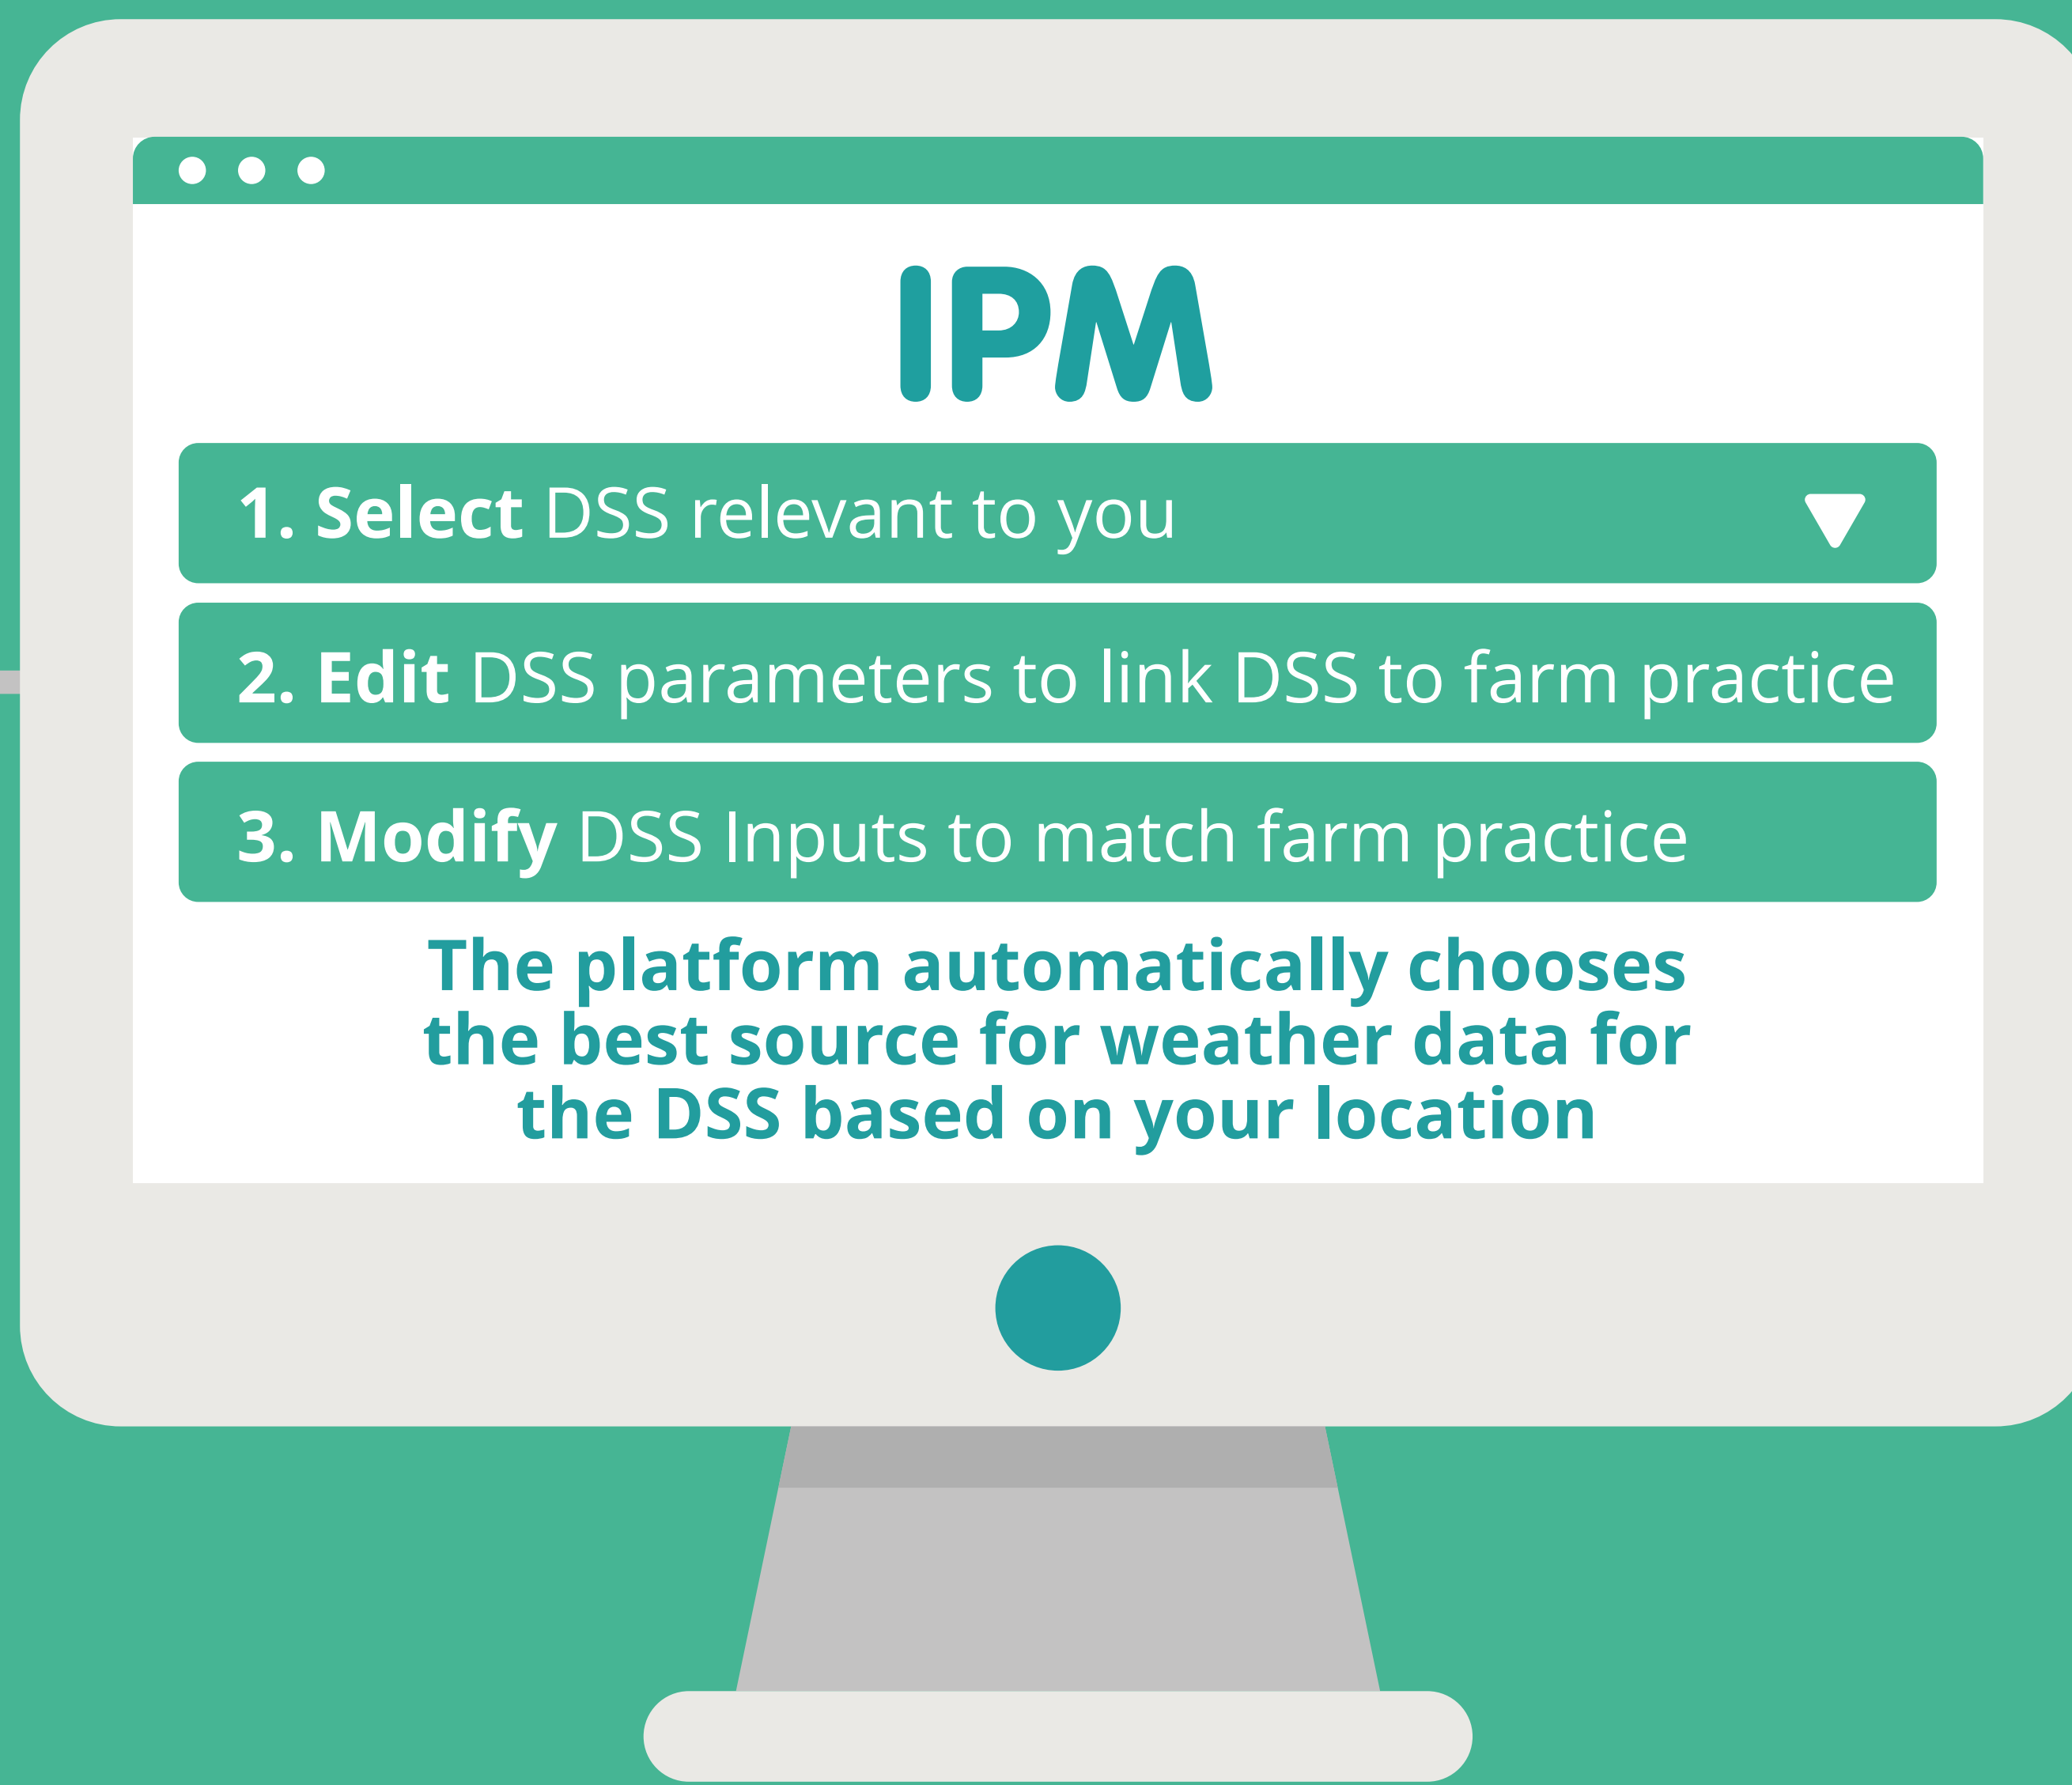

# IPM DECISIONS

The European Commission promotes Integrated Pest Management (IPM) and use of DSS.

## Platform for Farmers, Advisors, Researchers and DSS-developers

### Farmers & Advisors:

Platform provides access to a range of DSS, helping farmers to reduce the input of chemical pesticides

### Researchers:

Evaluation and adapt DSS to their regional conditions