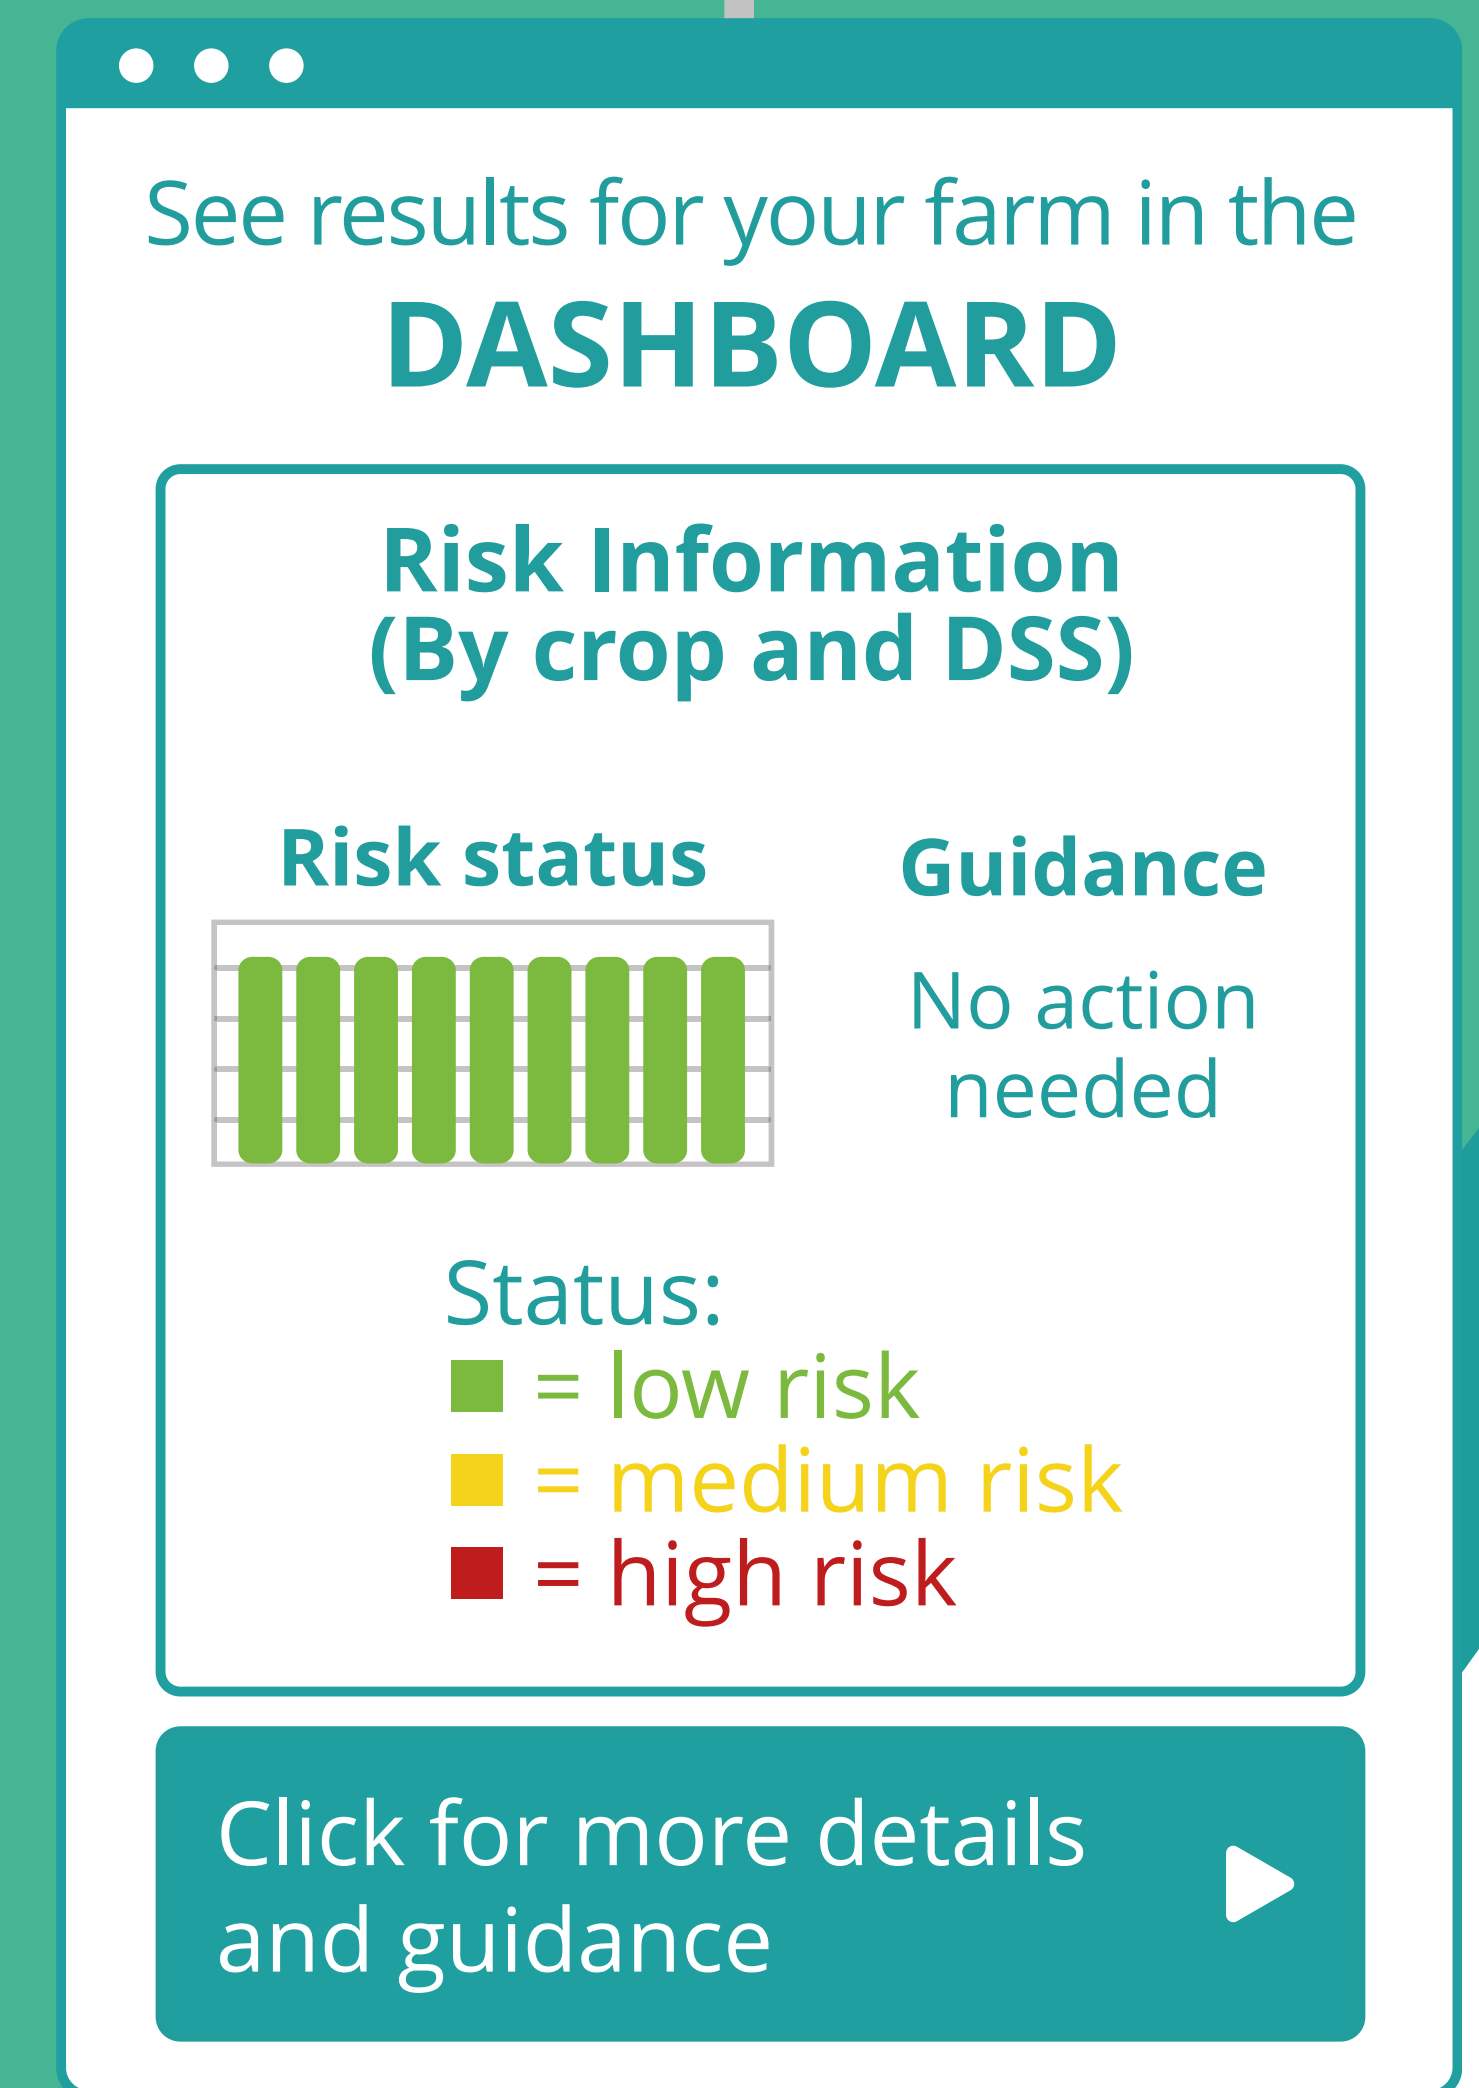

# IPM DECISIONS

The European Commission promotes Integrated Pest Management (IPM) and use of DSS.

## Platform for Farmers, Advisors, Researchers and DSS-developers

### Farmers & Advisors:

Platform provides access to a range of DSS, helping farmers to reduce the input of chemical pesticides

### Researchers:

Evaluation and adapt DSS to their regional conditions