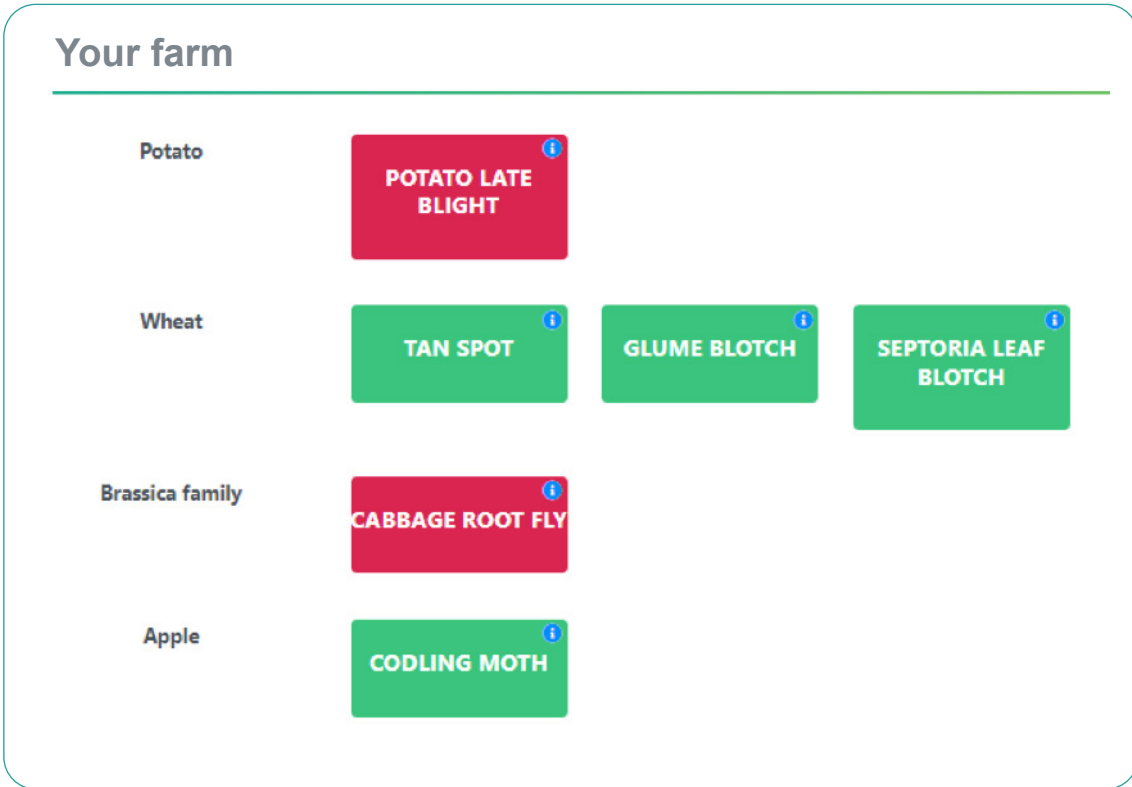

## Platform functionality

The IPM Decisions Platform is an open access “one-stop shop” for decision support in integrated pest management, with a quick and easy process to set it up:

Figure 1: the working of the IPM Decisions Platform

Figure 2: an example of detailed output (and alerts!) on the dashboard