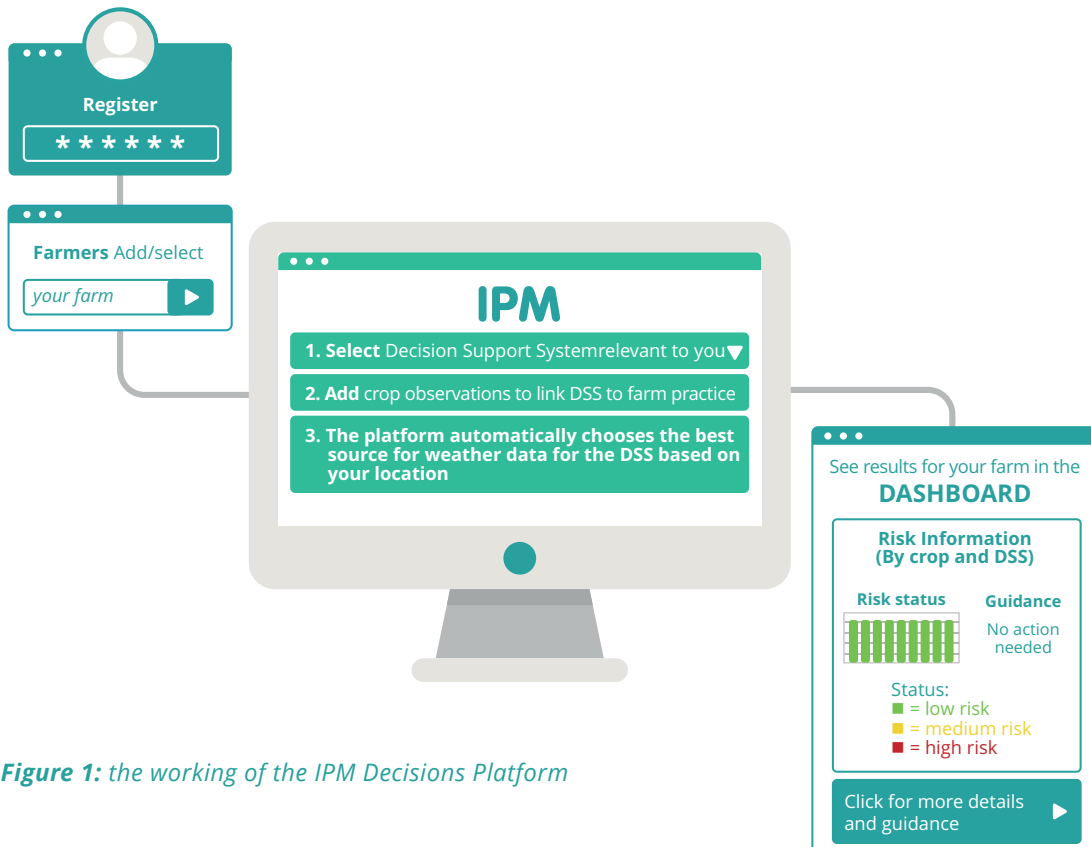

## For farmers and advisors in Europe

The IPM Decisions platform provides access to a range of IPM DSS (Decision Support Systems) across Europe. Registered farmers and advisors will be able to obtain customised DSS outputs accessible through a **dashboard** and **alert system**. The platform provides access to DSS's and weather data across Europe. Once you have registered your farm, you can access the dashboard with specific results for your crop, region and weather forecast.

## Platform functionality

The IPM Decisions Platform is an open access “one-stop shop” for decision support in integrated pest management, with a quick and easy process to set it up:

Figure 1: the working of the IPM Decisions Platform

Figure 2: an example of detailed output (and alerts!) on the dashboard